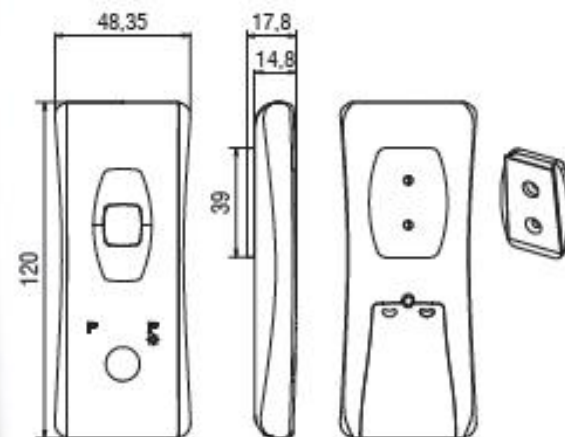

Italian Design
By asa

Caratteristiche tecniche / Technical features

CODICE CODE	MODELLO TYPE	COLORE COLOUR	DESCRIZIONE DESCRIPTION	FREQUENZA DI TRASMISSIONE OPERATING FREQUENCY	TECNOLOGIA TECHNOLOGY
2211125	Go-sv ELEGANCE	●	Telecomando per sensore sole evento Sv-er - Nero Transmitter for Sv-er sun and wind sensor - Black	433,42 MHz	Rolling code
2211122	Go-sv ELEGANCE	○	Telecomando per sensore sole evento Sv-er - Bianco Transmitter for Sv-er sun and wind sensor - White	433,42 MHz	Rolling code