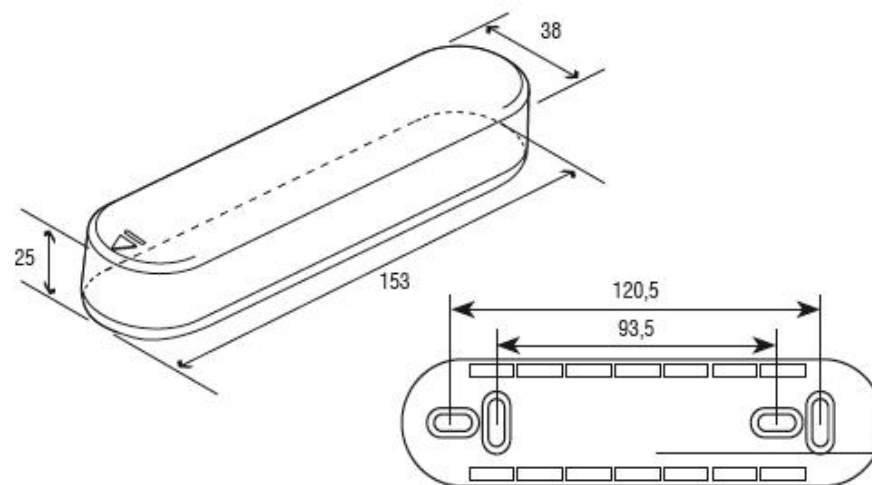

*Wind-er is the new ASA radio wireless sensor, it allows the awning to be closed automatically when shaken by the wind.
Wind-er was designed for terrace awnings with arms such as canopy box or cassette awnings.
It is compatible with all ASA motors and remote controls of ETR radio range.*